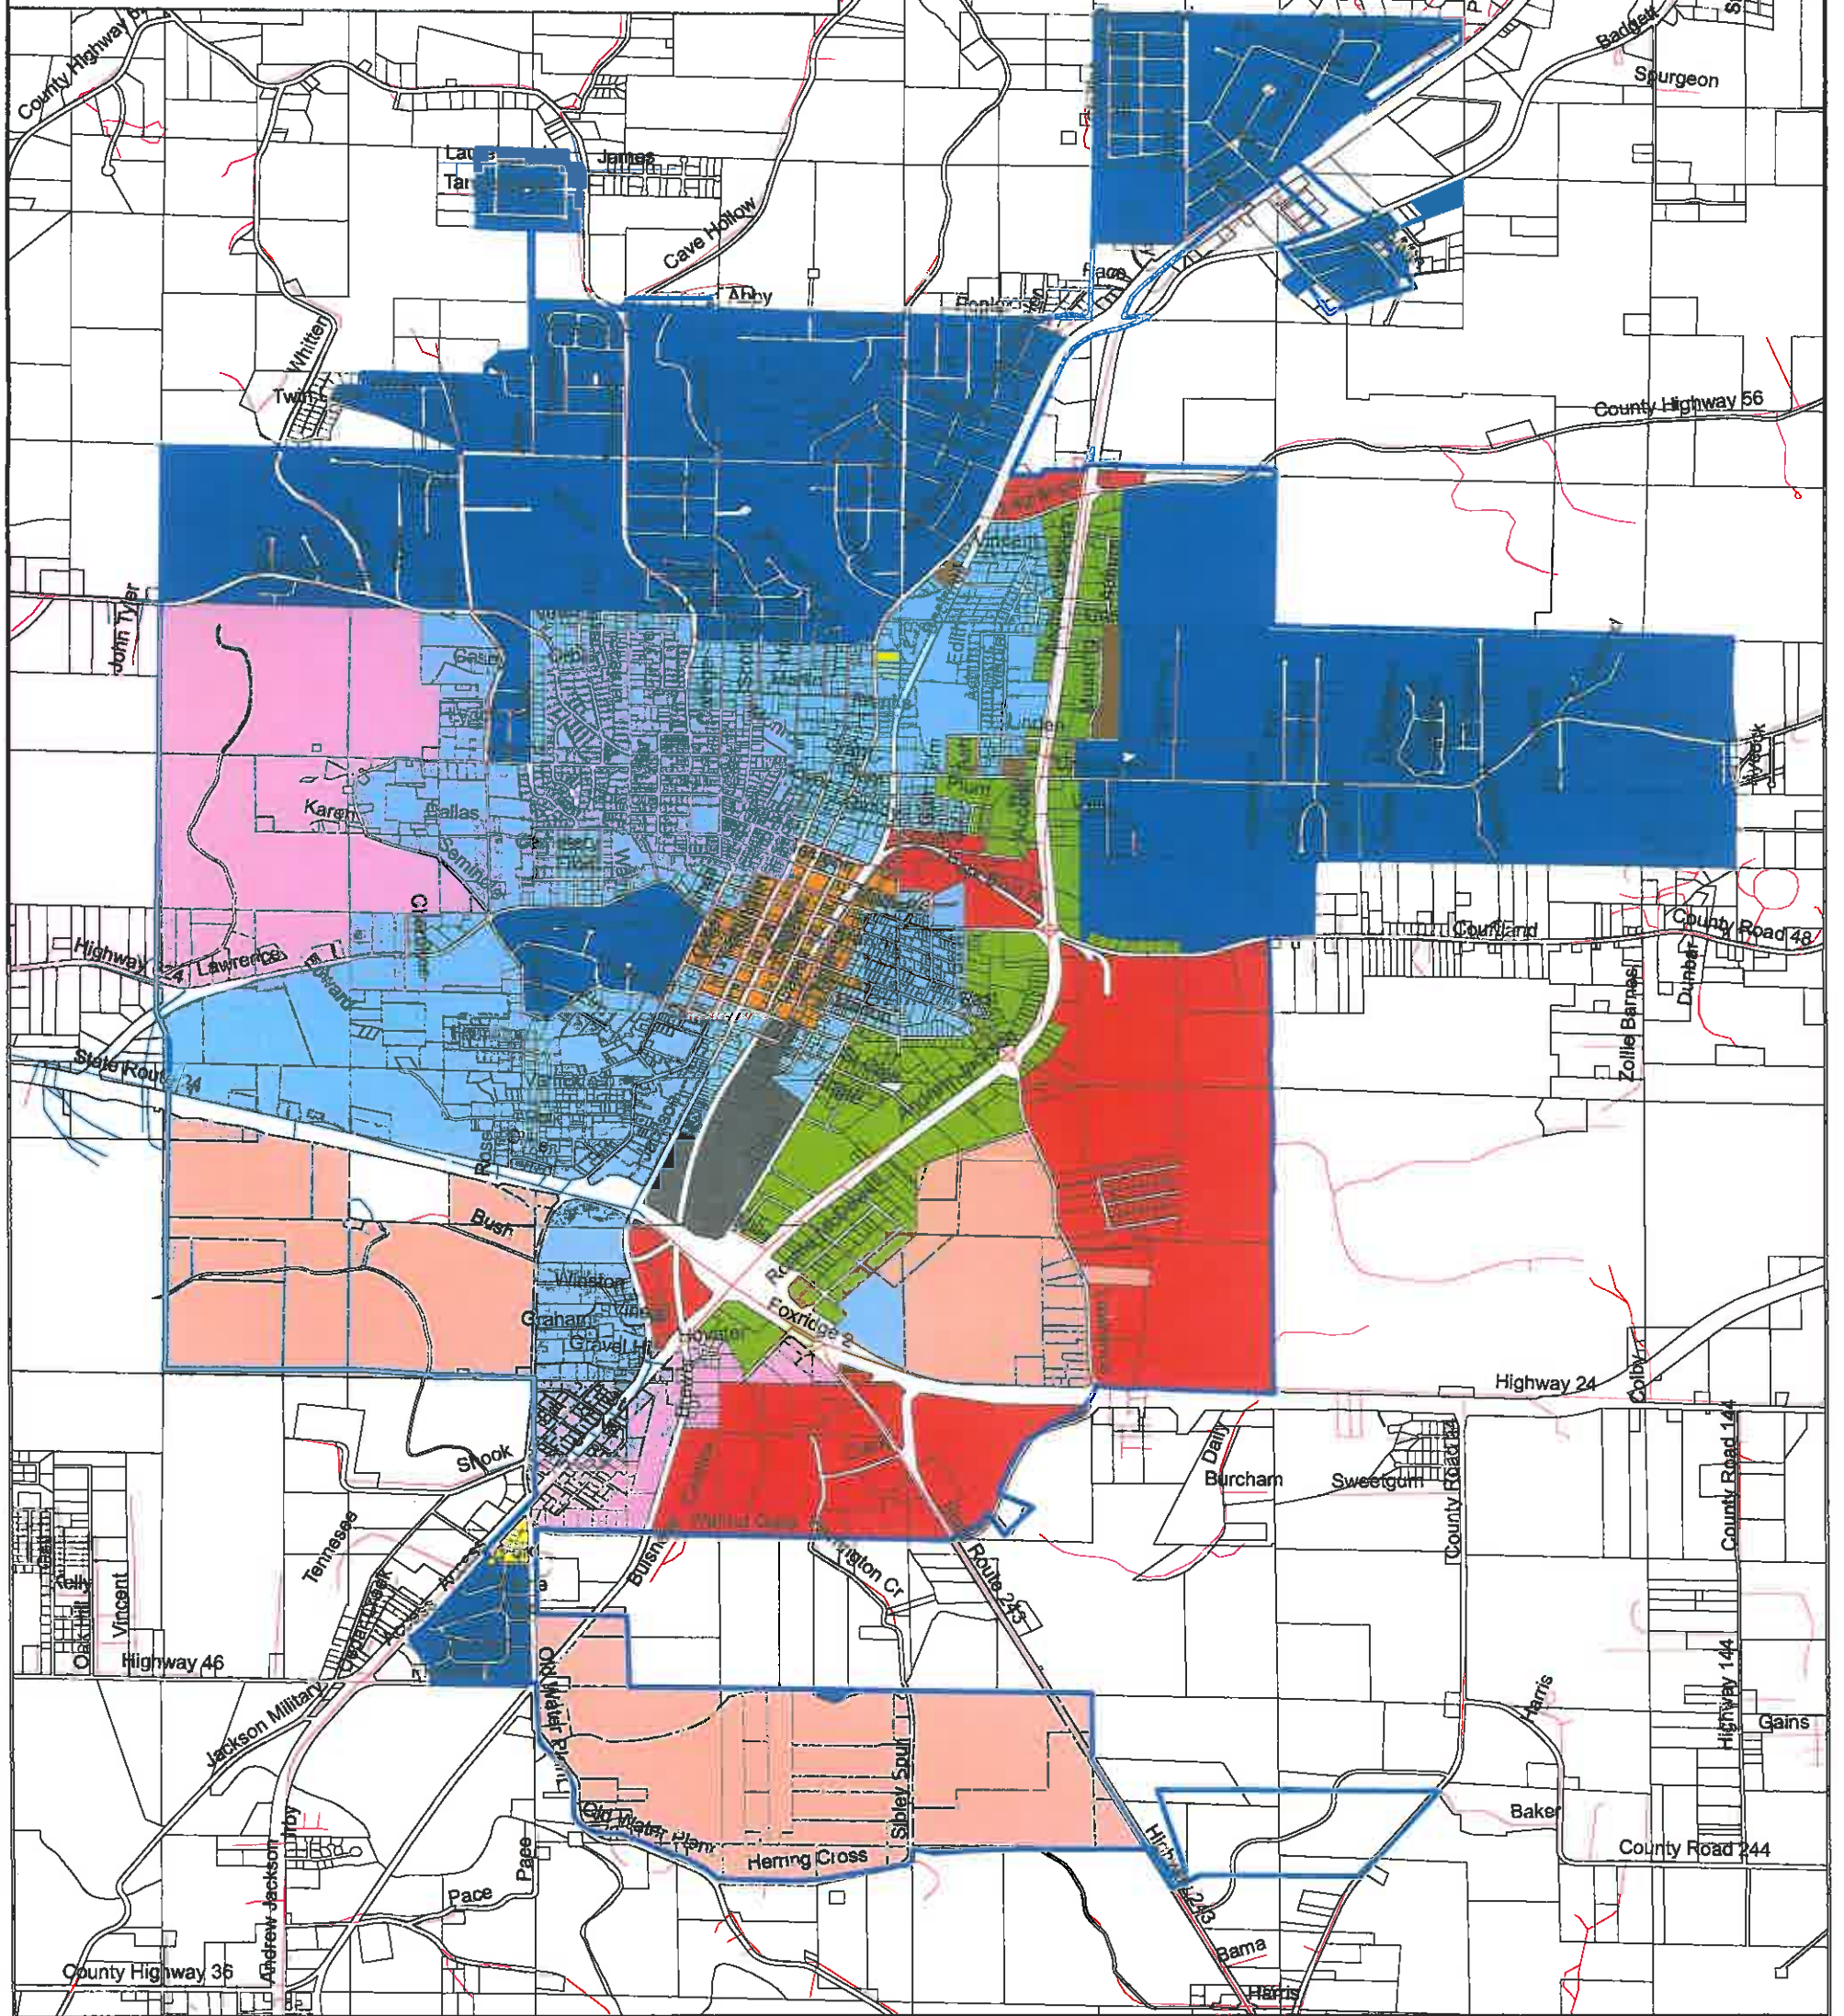

City of Russellville Zoning Map

- | | |
|-------------------------------------------------------------------------------------------------------------|-------------------------------------------------------------------------------------------------------|
|  Russellville City Limits |  Industry Heavy |
|  Roads |  Industry Light |
|  Undefined |  Manufactured Home |
|  Agriculture |  Multi Family |
|  Business |  Single Family |
|  Business General |  Single Family Two |
|  Business Neighborhood | |

June 2007

*This map is a graphic representation, not guaranteed to survey accuracy, intended for city purposes only and based on the best information available as of the date shown. This map was replicated based on information provided by the City of Russellville and is for display purposes only.